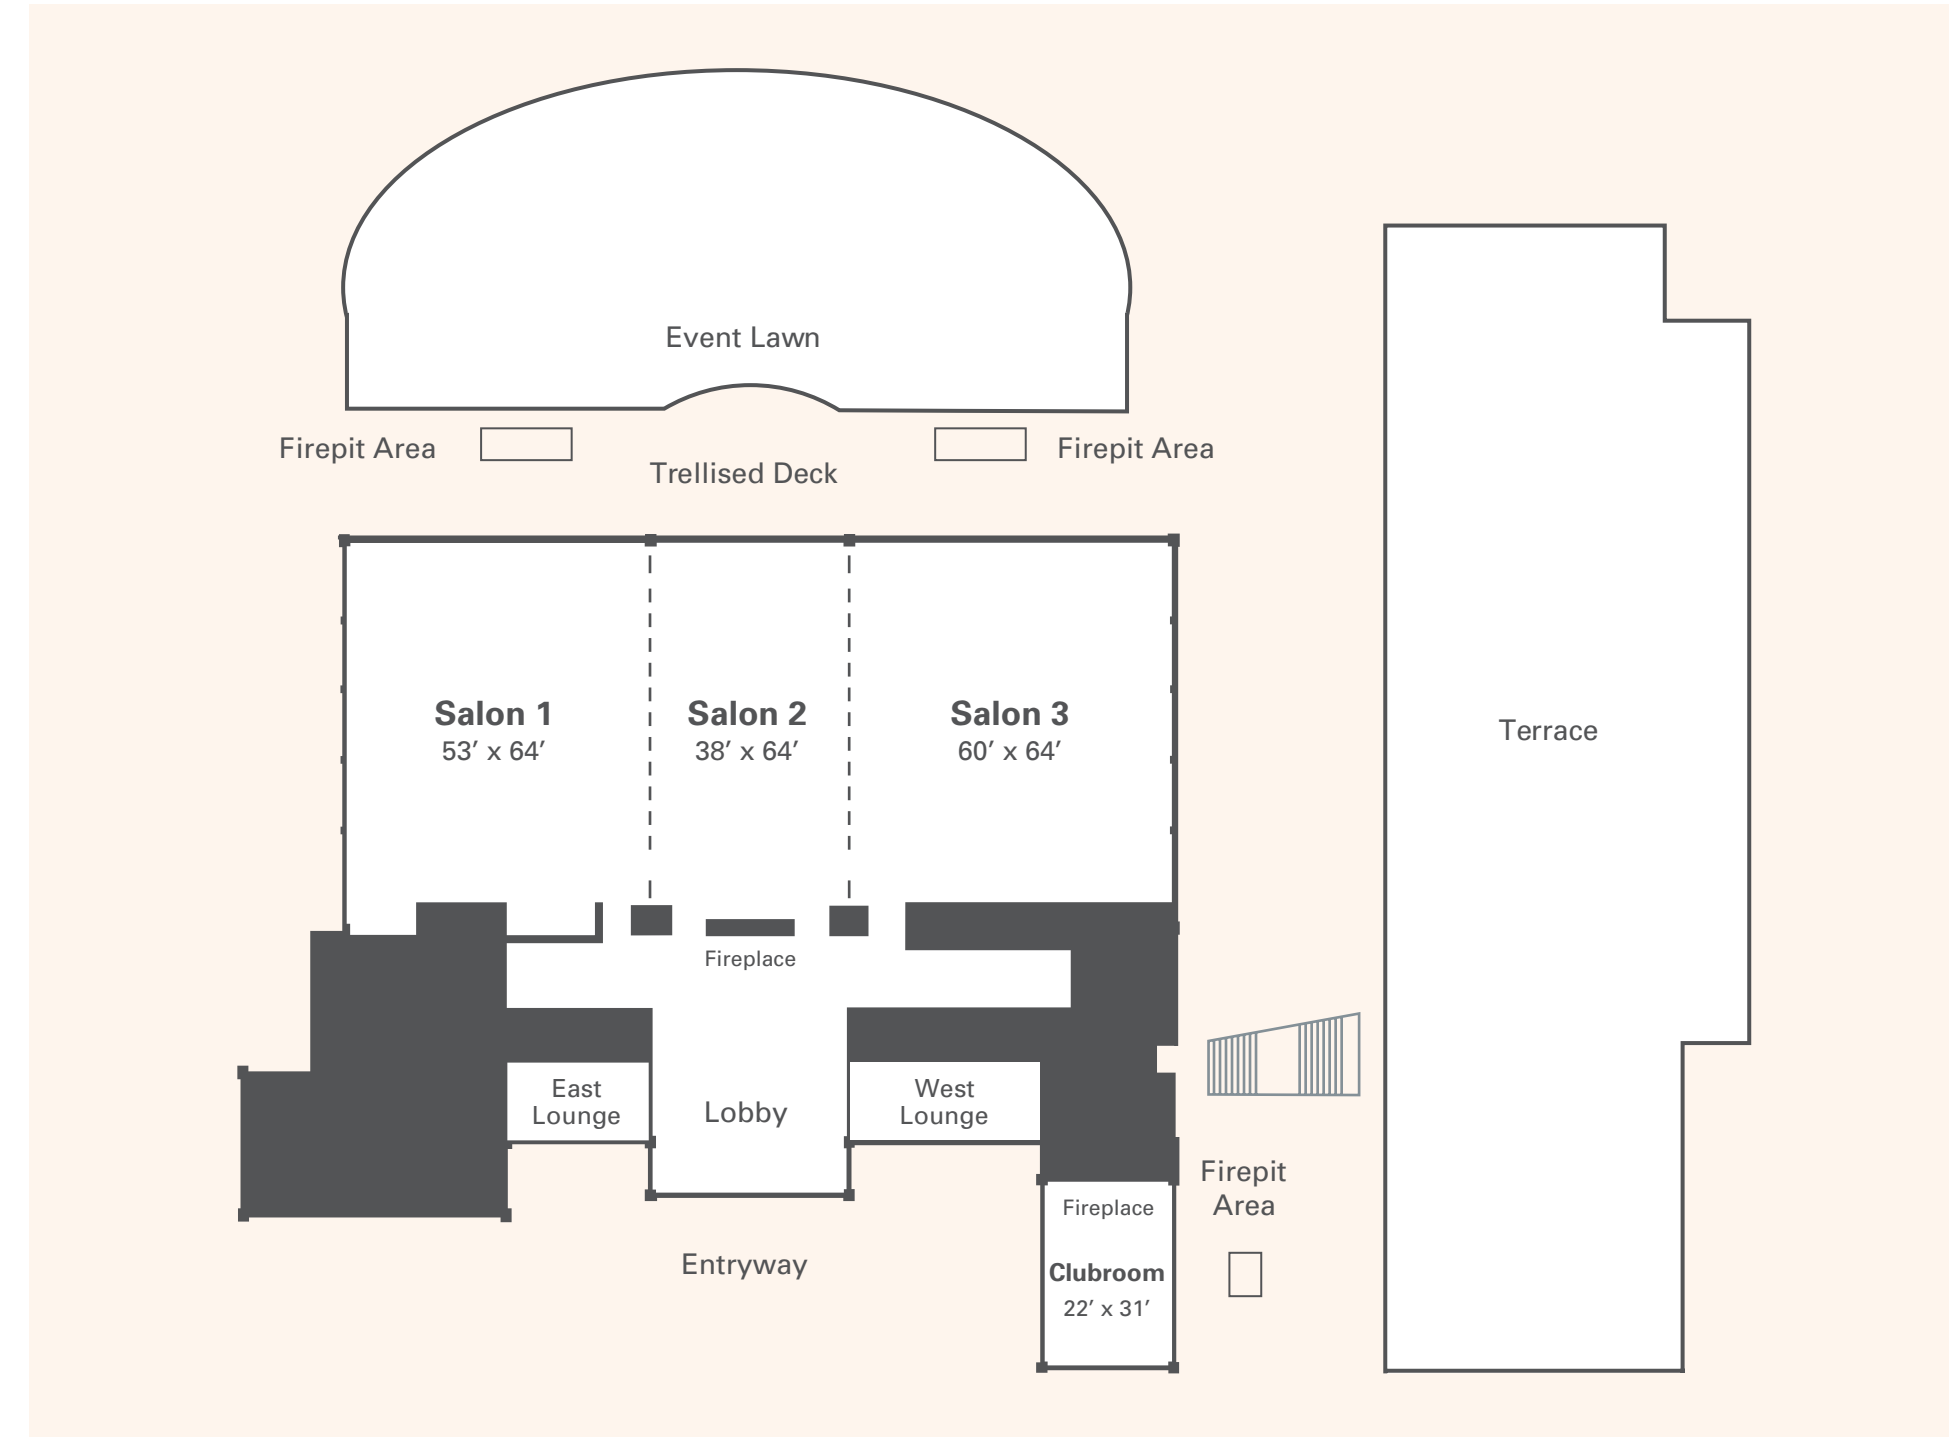

BUILDING *Features*

LOCATION

- 333 Biscayne Drive, San Rafael
- 15 minutes from downtown San Rafael & guest accommodations
- 45 minutes from San Francisco International Airport and Oakland International Airport
- Large parking lots to accommodate over 200 vehicles

CAPACITIES

		Indoor	Outdoor
Ceremony	Seated	450	600
Reception	Seated	600	450
Cocktail Reception	Standing	1200	1000

SQUARE FOOTAGE

- Over 11,000 sf indoor space
- Over 12,000 sf outdoor space

WE'D *Love* TO HEAR FROM YOU